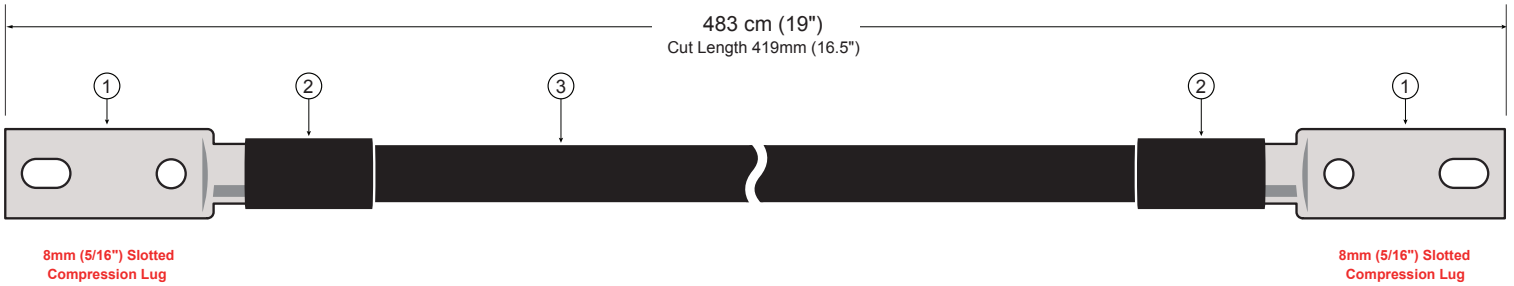

## JUMPER CABLES - LOCOMOTIVE

PART  
NUMBER

RMFJUMPERRR19

LENGTH X  
END TO END

483 mm (19")

TOLERANCE  $\pm .50"$

CABLE PARTS:

ITEM DESCRIPTION

- 1 4/0 Gauge Slotted Compression Lug, 8mm (5/16") Stud
- 2 38x38mm (1.5" x 1.5") Heat Shrink, Black
- 3 3/0 AWG Arctic Ultraflex, Black

PART  
NUMBER

RMFJUMPERRR26

LENGTH X  
END TO END

660 mm (26")

TOLERANCE  $\pm .50"$

CABLE PARTS:

ITEM DESCRIPTION

- 1 4/0 Gauge Slotted Compression Lug, 8mm (5/16") Stud
- 2 38x38mm (1.5" x 1.5") Heat Shrink, Black
- 3 3/0 AWG Arctic Ultraflex, Black

PART  
NUMBER

RMFJUMPERRR31

LENGTH X  
END TO END

787 mm (31")

TOLERANCE  $\pm .50"$

CABLE PARTS:

ITEM DESCRIPTION

- 1 4/0 Gauge Slotted Compression Lug, 8mm (5/16") Stud
- 2 38x38mm (1.5" x 1.5") Heat Shrink, Black
- 3 3/0 AWG Arctic Ultraflex, Black