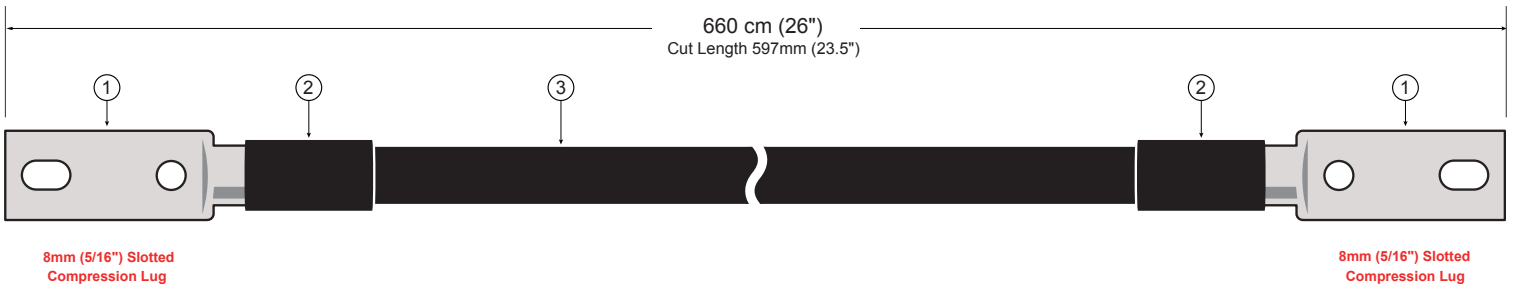

## JUMPER CABLES - LOCOMOTIVE

PART  
NUMBER

RMFJUMPERRR19

LENGTH X  
END TO END

483 mm (19")

TOLERANCE  $\pm .50"$

CABLE PARTS:

ITEM DESCRIPTION

- 1 4/0 Gauge Slotted Compression Lug, 8mm (5/16") Stud
- 2 38x38mm (1.5" x 1.5") Heat Shrink, Black
- 3 3/0 AWG Arctic Ultraflex, Black

PART  
NUMBER

RMFJUMPERRR26

LENGTH X  
END TO END

660 mm (26")

TOLERANCE  $\pm .50"$

CABLE PARTS:

ITEM DESCRIPTION

- 1 4/0 Gauge Slotted Compression Lug, 8mm (5/16") Stud
- 2 38x38mm (1.5" x 1.5") Heat Shrink, Black
- 3 3/0 AWG Arctic Ultraflex, Black

PART  
NUMBER

RMFJUMPERRR31

LENGTH X  
END TO END

787 mm (31")

TOLERANCE  $\pm .50"$

CABLE PARTS:

ITEM DESCRIPTION

- 1 4/0 Gauge Slotted Compression Lug, 8mm (5/16") Stud
- 2 38x38mm (1.5" x 1.5") Heat Shrink, Black
- 3 3/0 AWG Arctic Ultraflex, Black